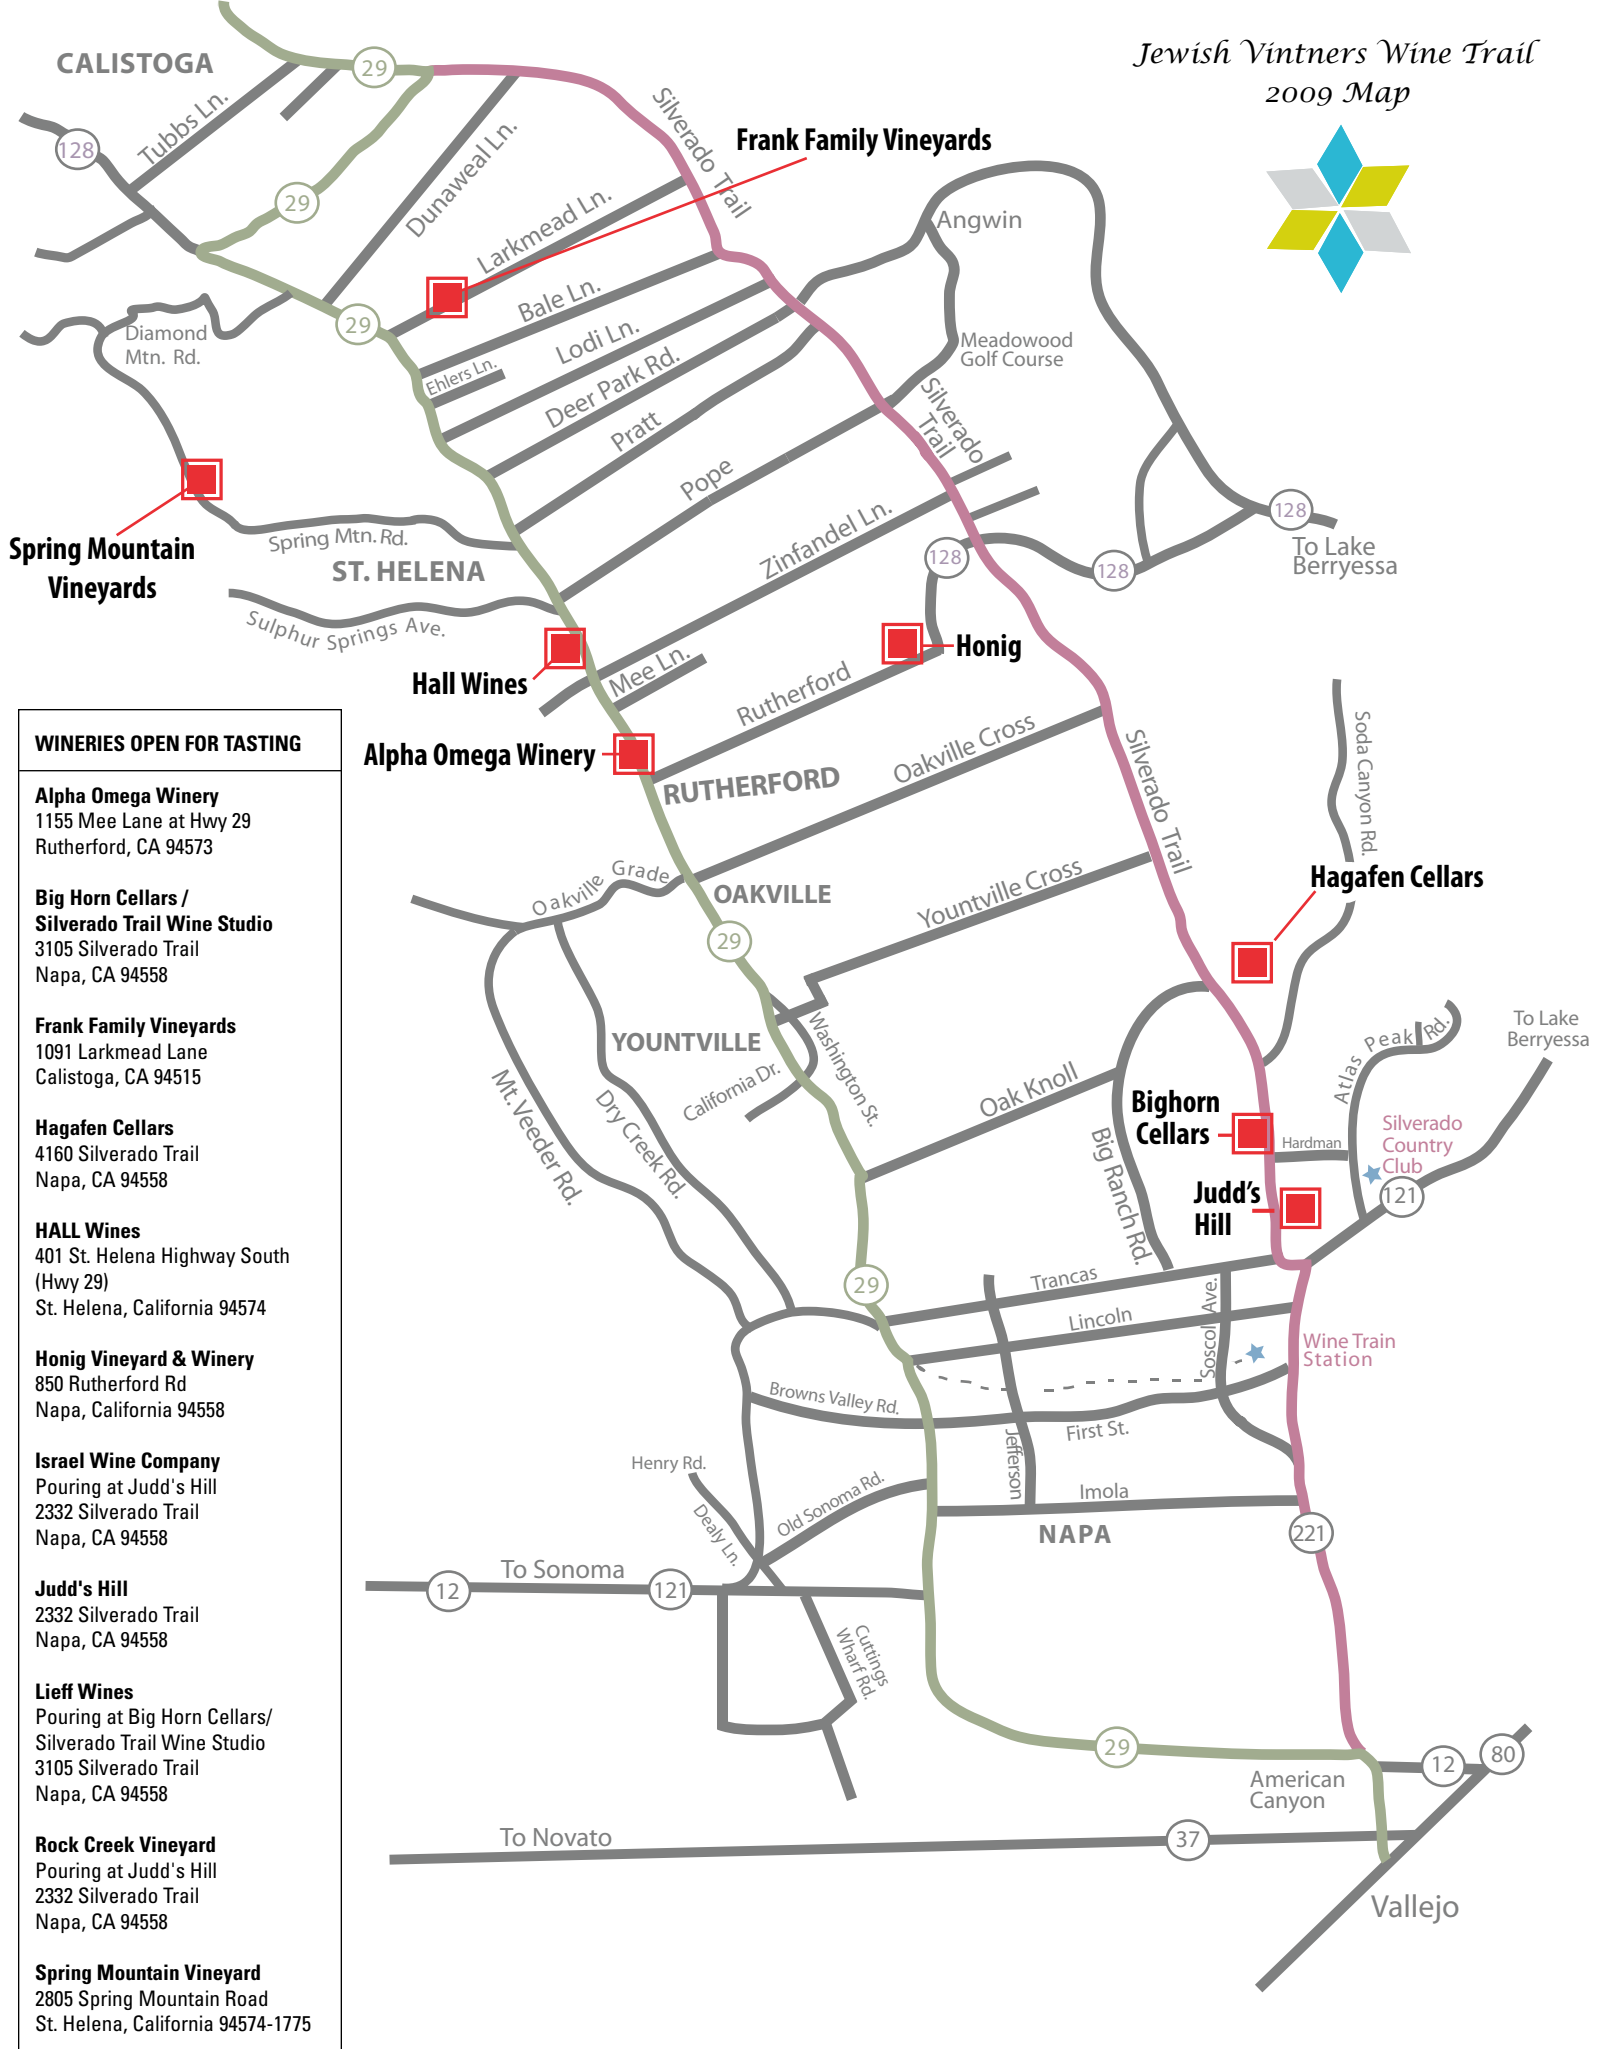

Jewish Vintners Wine Trail
2009 Map

WINERIES OPEN FOR TASTING

- Alpha Omega Winery**
1155 Mee Lane at Hwy 29
Rutherford, CA 94573
- Big Horn Cellars /
Silverado Trail Wine Studio**
3105 Silverado Trail
Napa, CA 94558
- Frank Family Vineyards**
1091 Larkmead Lane
Calistoga, CA 94515
- Hagafen Cellars**
4160 Silverado Trail
Napa, CA 94558
- HALL Wines**
401 St. Helena Highway South
(Hwy 29)
St. Helena, California 94574
- Honig Vineyard & Winery**
850 Rutherford Rd
Napa, California 94558
- Israel Wine Company**
Pouring at Judd's Hill
2332 Silverado Trail
Napa, CA 94558
- Judd's Hill**
2332 Silverado Trail
Napa, CA 94558
- Lieff Wines**
Pouring at Big Horn Cellars/
Silverado Trail Wine Studio
3105 Silverado Trail
Napa, CA 94558
- Rock Creek Vineyard**
Pouring at Judd's Hill
2332 Silverado Trail
Napa, CA 94558
- Spring Mountain Vineyard**
2805 Spring Mountain Road
St. Helena, California 94574-1775